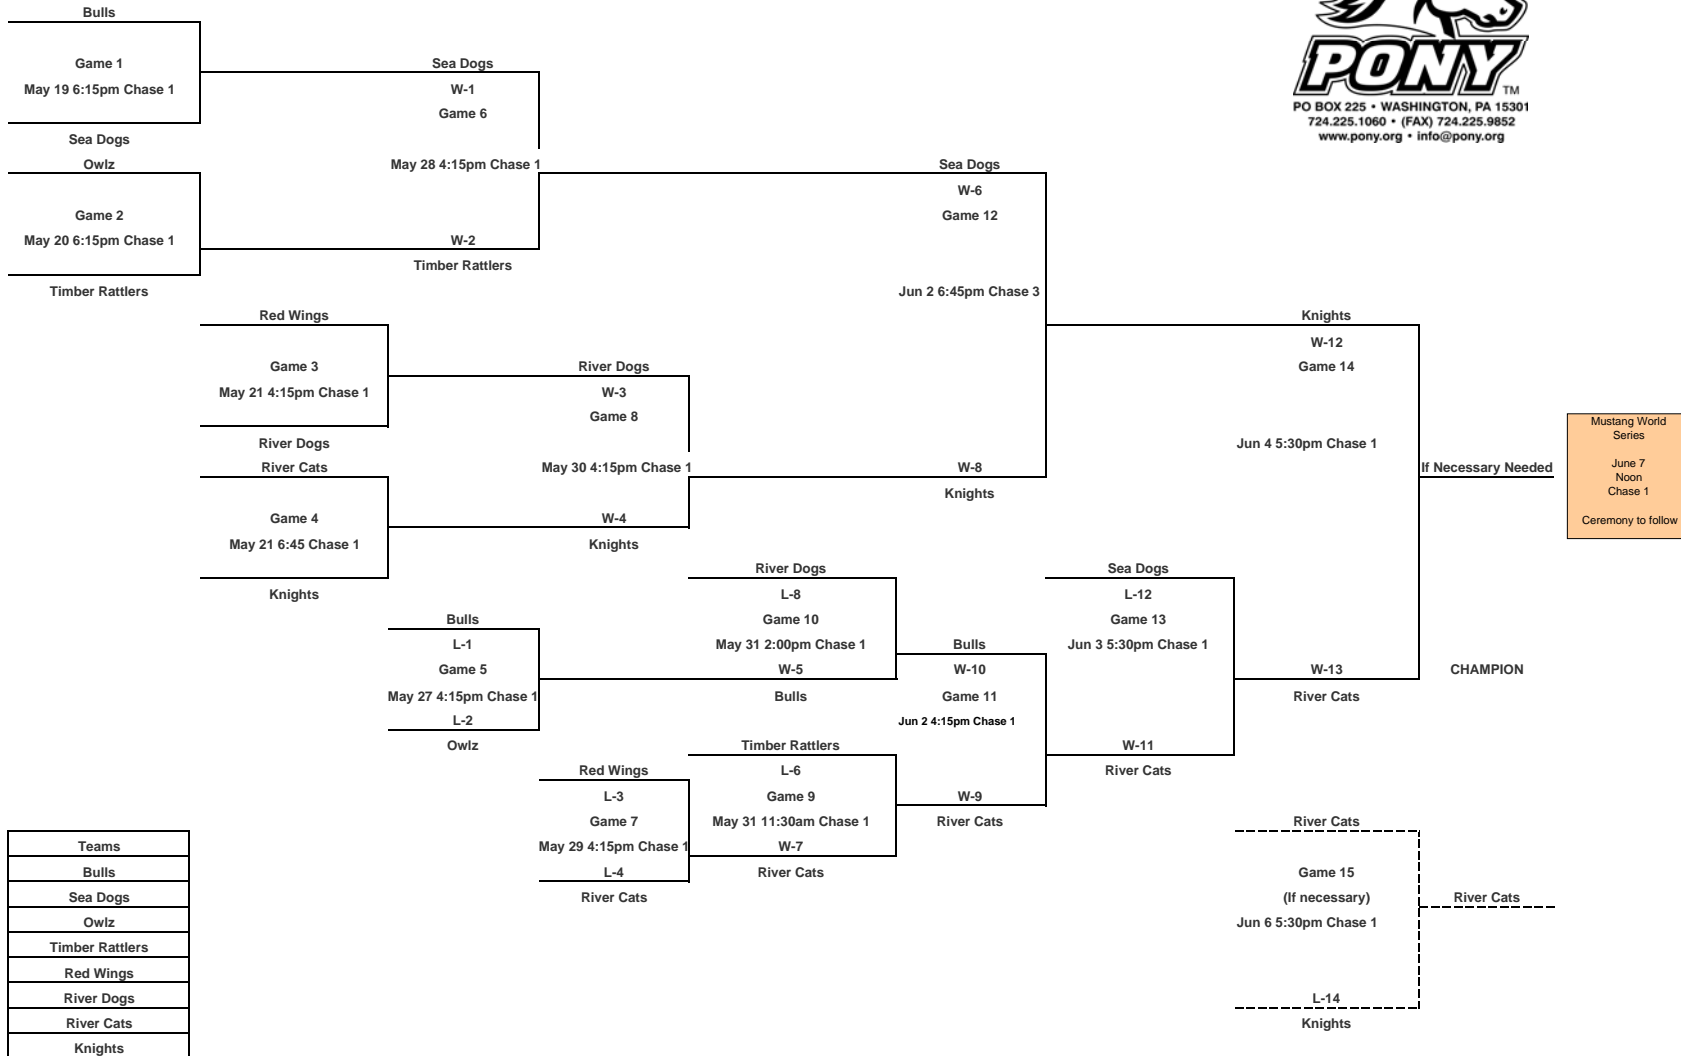

### 2008 Mustang Division AL Playoff Bracket

Teams
Bulls
Sea Dogs
Owls
Timber Rattlers
Red Wings
River Dogs
River Cats
Knights