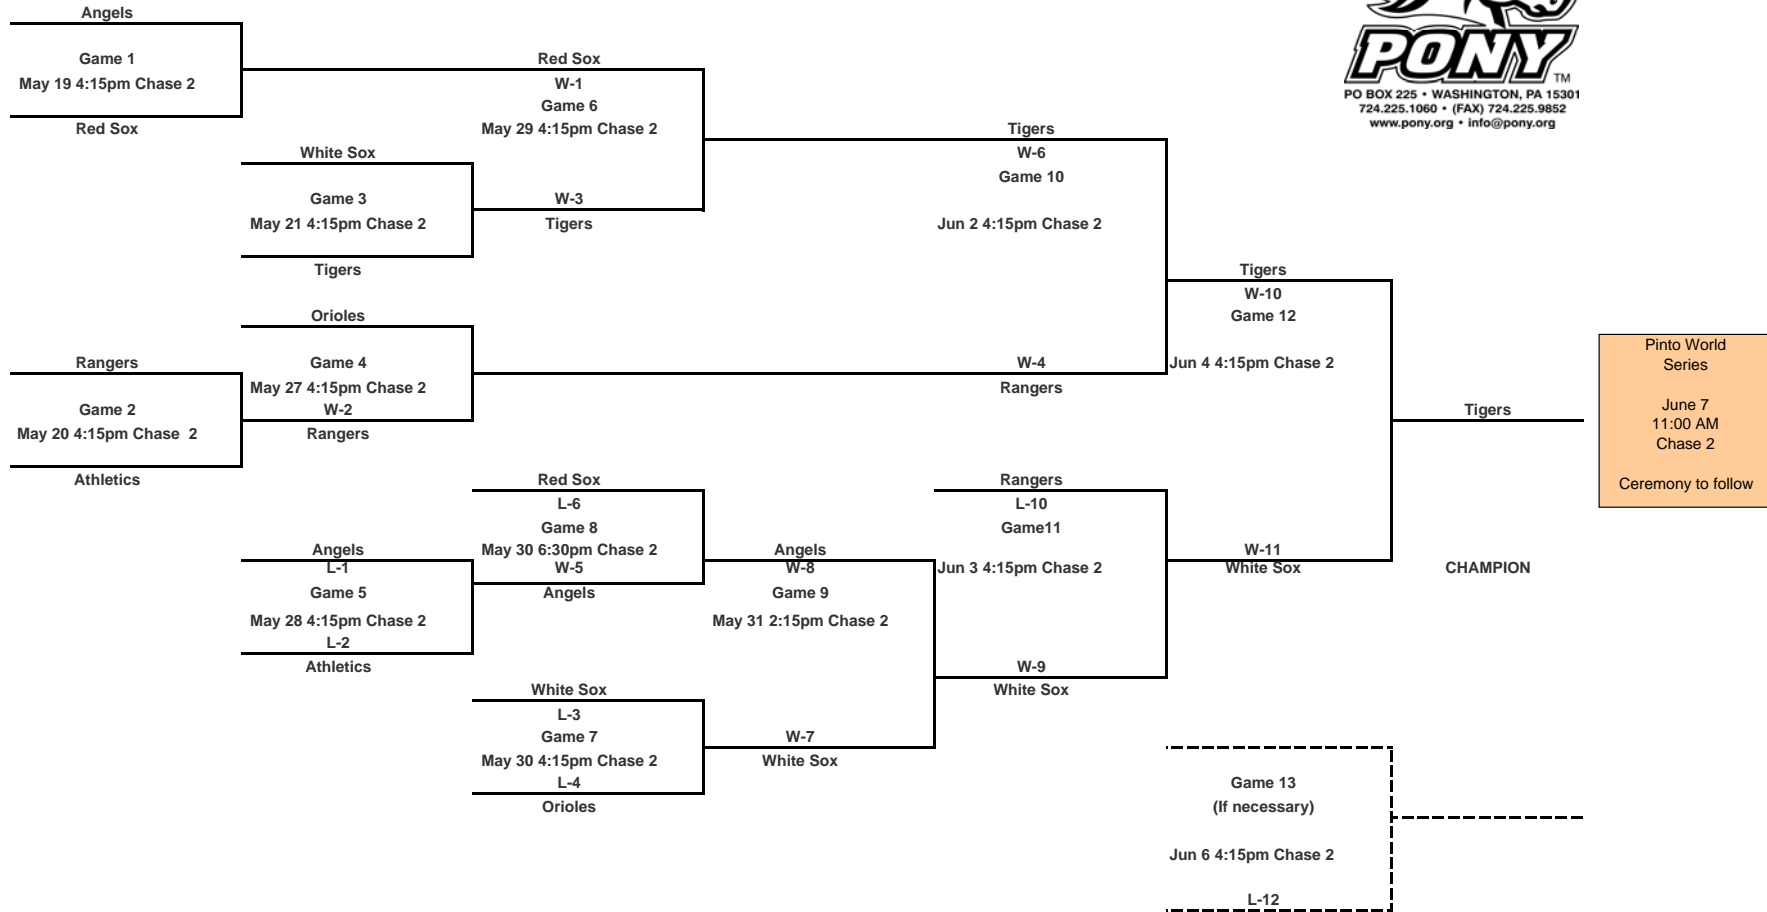

2008 Pinto Division AL Playoff Bracket

Teams
Angels
Red Sox
Rangers
Athletics
White Sox
Tigers
Orioles

Fill in team names under "Teams" section. Bracket will auto populate teams. Enter scores in small cell to the right of the "Team" name. Bracket will auto populate next games.