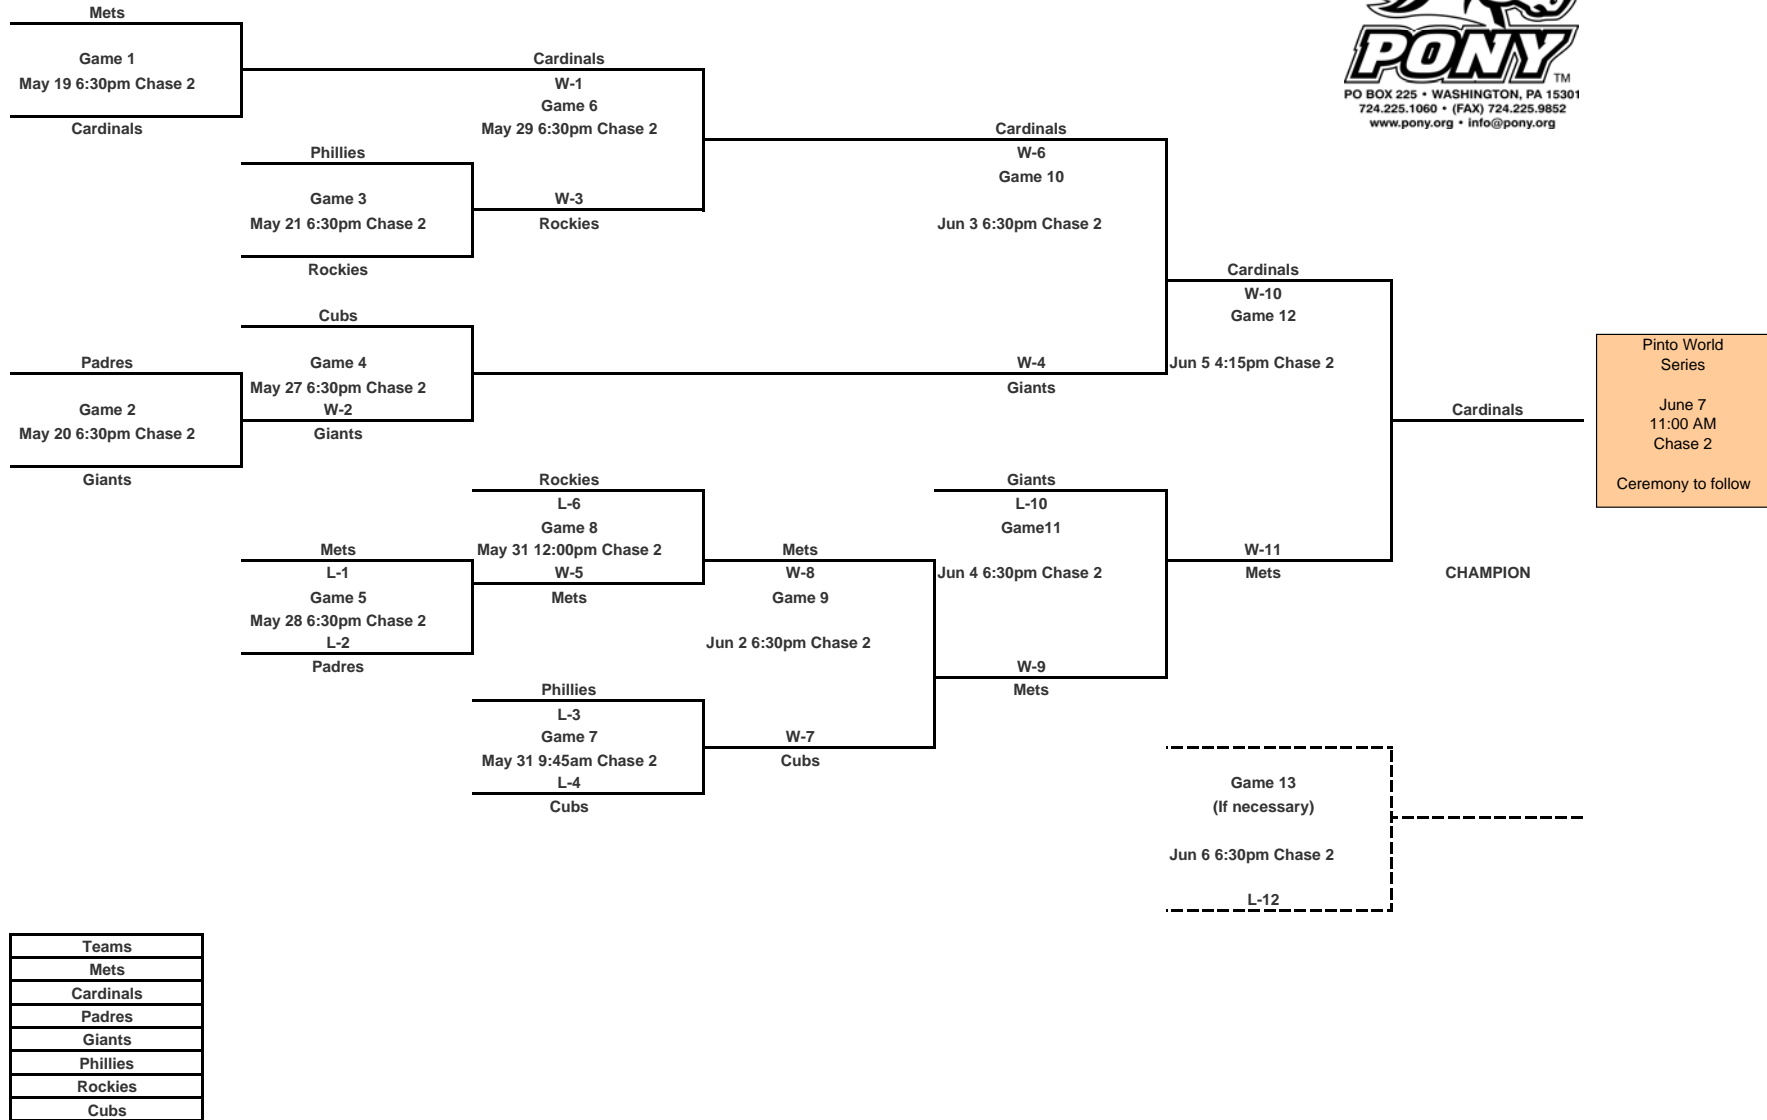

## 2008 Pinto Division NL Playoff Bracket

Fill in team names under "Teams" section. Bracket will auto populate teams. Enter scores in small cell to the right of the "Team" name. Bracket will auto populate next games.