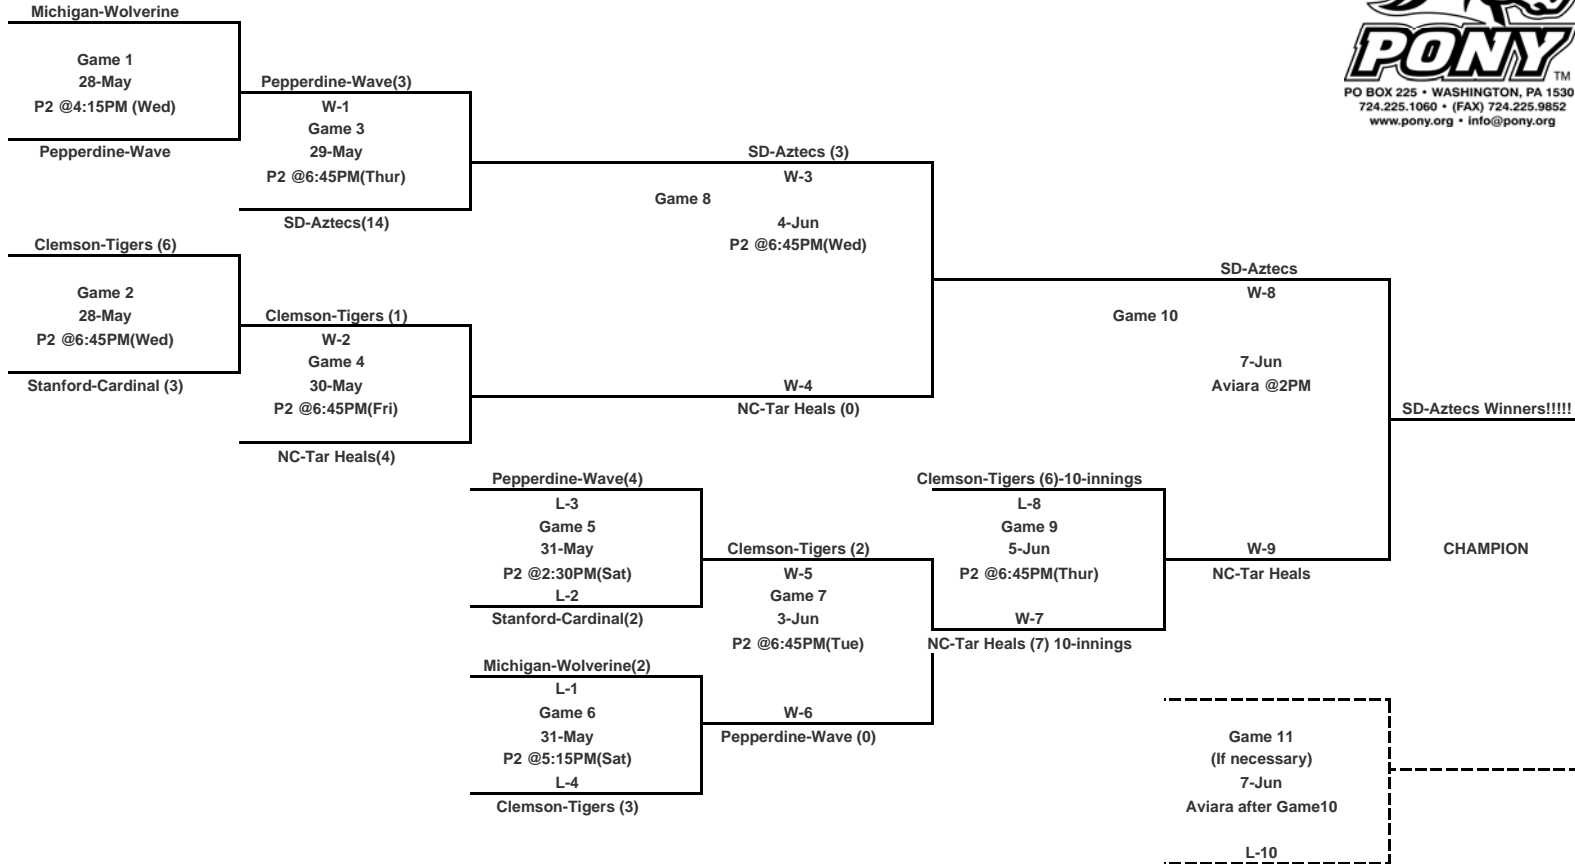

2008 Pony Division Playoff Bracket

Pony World Series
June 7
2:00 PM
Aviara
Ceremony at 12:30

| Teams |
|--------------------|
| Clemson-Tigers |
| Michigan-Wolverine |
| Pepperdine-Wave |
| Stanford-Cardinal |
| NC-Tar Heals |
| SD-Aztecs |

Fill in team names under "Teams" section. Bracket will auto populate teams. Enter scores in small cell to the right of the "Team" name. Bracket will auto populate next games.